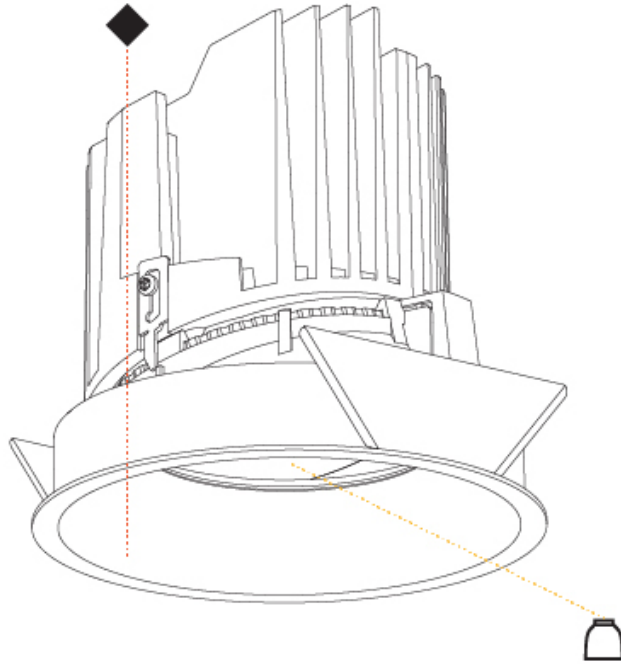

BIONIQ ROUND SEMI ADJUSTABLE RECESSED

A35296-

PROJECT
TYPE
SPECIFIER
QUANTITY
DATE